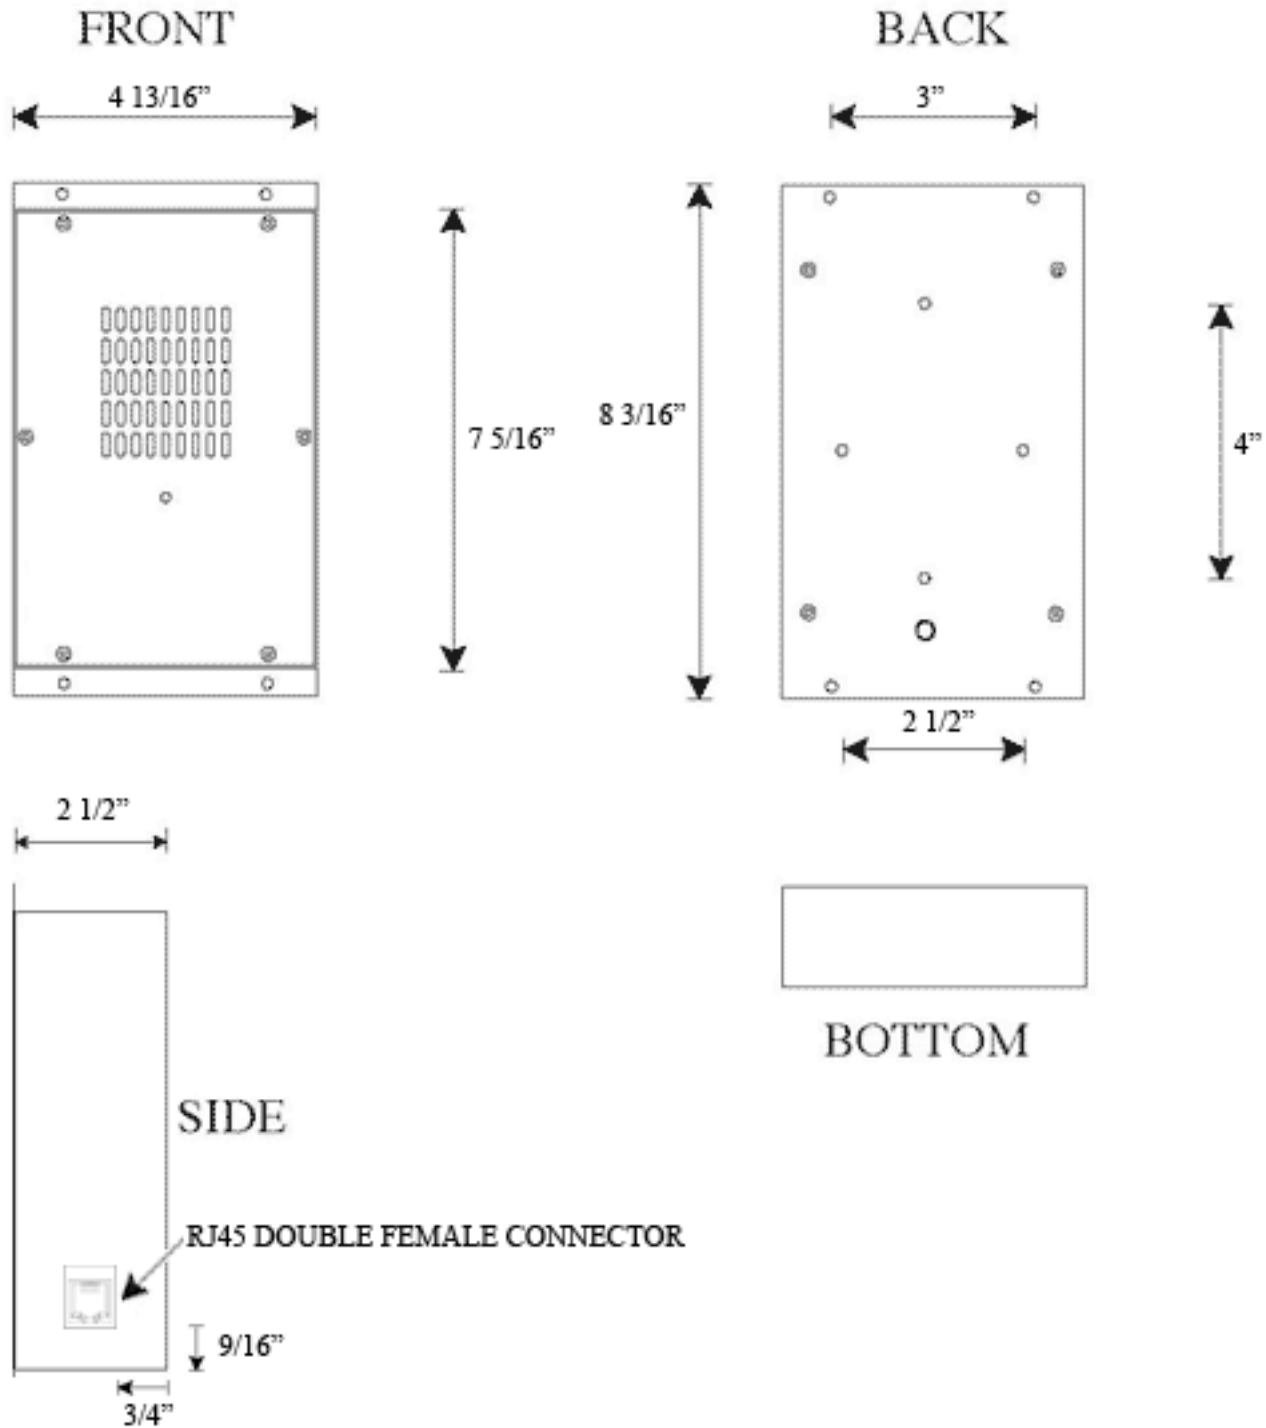

ETP-100MBV AUX LAX – Surface Mounting Emergency Phone

Dimensions

Copyright 2011 Talk-A-Phone Co. All rights reserved.

Talk-A-Phone Co. • 7530 North Natchez Avenue • Niles, Illinois 60714-3804
Phone 773.539.1100 • Fax 773.539.1241 • info@talkaphone.com • www.talkaphone.com
All prices and specifications are subject to change without notice.
Talk-A-Phone, Talk-A-Lert, Scream Alert and WEBS are registered trademarks of Talk-A-Phone Co.