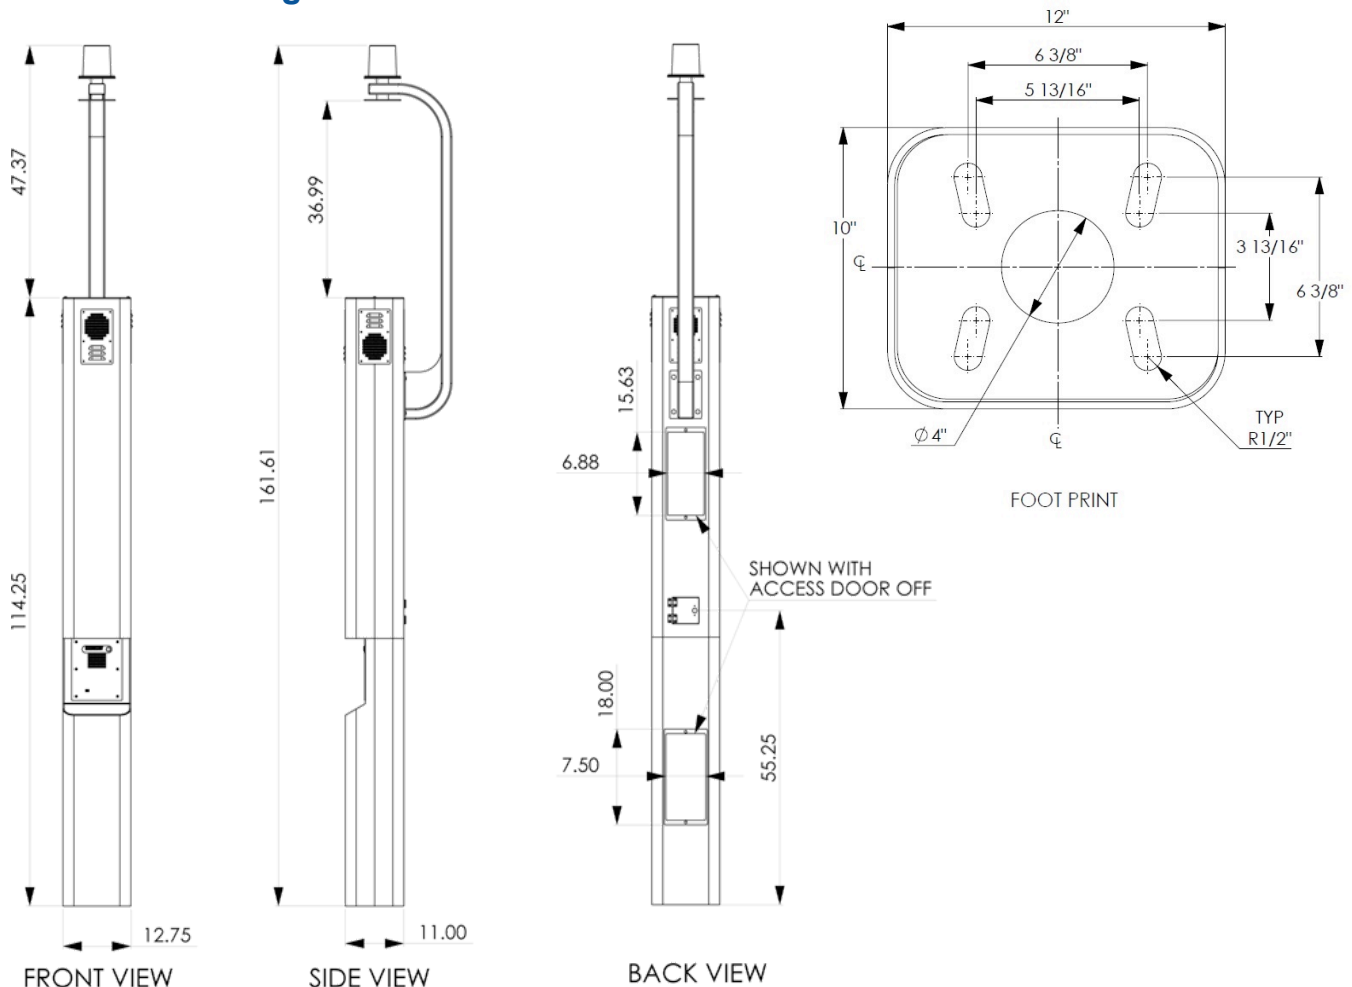

Specifications

Dimensions (W x D x H):	12.8 x 11.0 x 162.0 in. (324 x 280 x 4115 mm) with 2 in. radius corners (height includes arm and strobe)
Weight:	475 lbs. (215 kg)
Construction:	0.25 in. steel
Coating:	High-gloss, multi-layer, corrosion-inhibitive system with resistance to UV-fade and graffiti protection
Colors:	Safety Blue is standard. Available in custom colors.
Signage:	3.25 in. high reflective white “EMERGENCY” lettering with wide-angle visibility is standard. Available in custom colors, lettering and graphics.
Audio Broadcast:	Four 40 watt speakers, 123 dBA @ 1 meter
Lighting: LED Blue Light:	209 lumens peak, 78 flashes per minute, 70% of initial lumens after 50,000 hours of operation
LED Panel Light:	Ultra bright LEDs, 50,000 hour lifetime
Power:	Maximum total 130 watts, 110-240VAC/12VDC
Mounting:	Mounts into concrete foundation using included hardware (shipped in advance)
Warranty:	5-year warranty on tower (2-year warranty on electronics)

WEBS-MT/R OP4 – Radius Emergency Phone Tower with Camera Arm and WEBS®

Options

WEBS-MT/R-OP4 Configuration	Emergency Phone Options	Tower Options
Analog Connectivity	ETP-400 Series Phone	WEBS-MT/R-OP4-OP2 includes a housing for mounting your own fixed CCTV camera inside the tower at average face height.
IP Connectivity	VOIP-500 Series Phone	WEBS-MT/R-OP4-OP3 includes a Honeywell fixed day/night CCTV camera inside the tower at average face height.

Dimensional Diagram

All dimensions are in inches and are provided for reference only.

Rev. 11/16/16