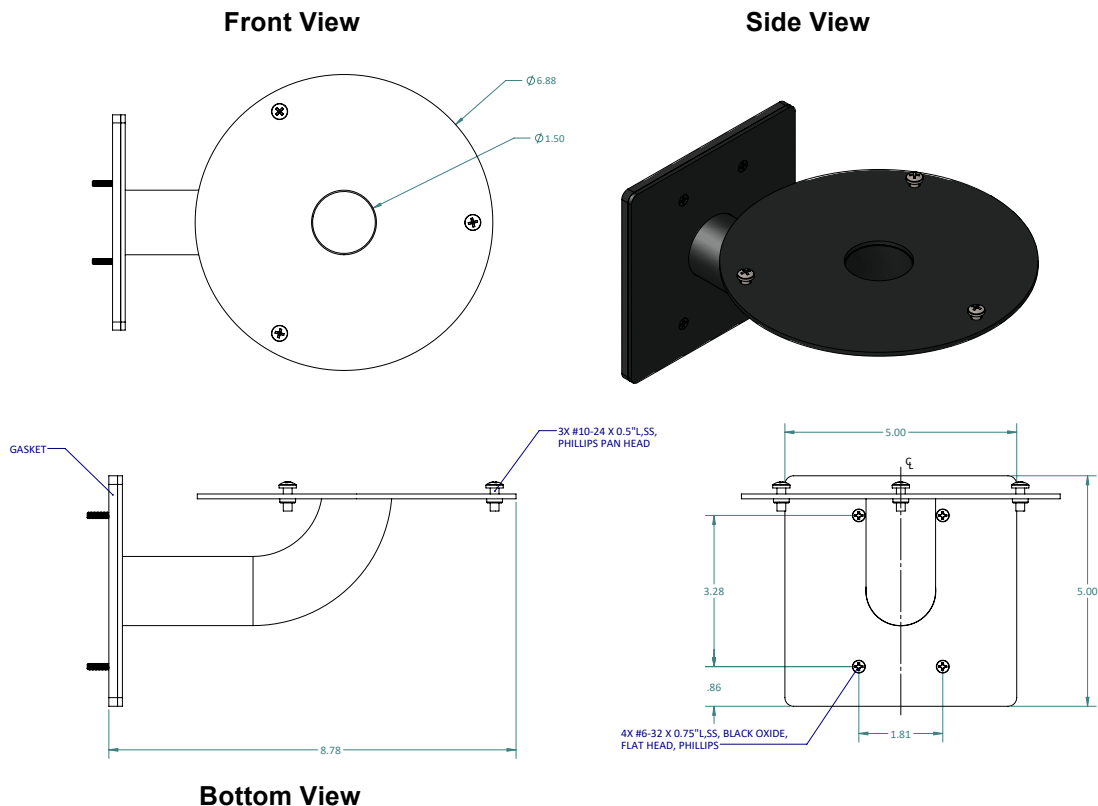

ETP-MBKT – Blue Light Mounting Bracket

Description

Use this mounting bracket to mount **ETP-EL** Series emergency blue light to an electrical 2-gang box and cover

Features

- Allows for easy, safe mounting of Blue Light to wall or post
- For indoor or outdoor use

Specifications

Construction: Steel, painted black
 Dimensions: Base: 5" (127mm) square H, extends 8.75" (222mm) from wall
 Weight: 2.2 lbs. (0.99 kg)

Options and Accessories

Blue Light: Model **ETP-EL** Blue Light is rated at 209 lumens peak and is continually lit. The unit flashes when activated by a Talk-A-Phone Emergency Phone or third party device that provides a dry contact closure or relay output

Low Voltage **ETP-EL**: Order model **ETP-EL12/24** for a low voltage version of the Blue Light that operates on 12-24V AC/DC

Dimensions

ETP-MBKT fits an electrical 2-gang box and cover and extends 8.75" from a wall. Tube is hollow to enable wires to run from ETP-EL into a conduit box.