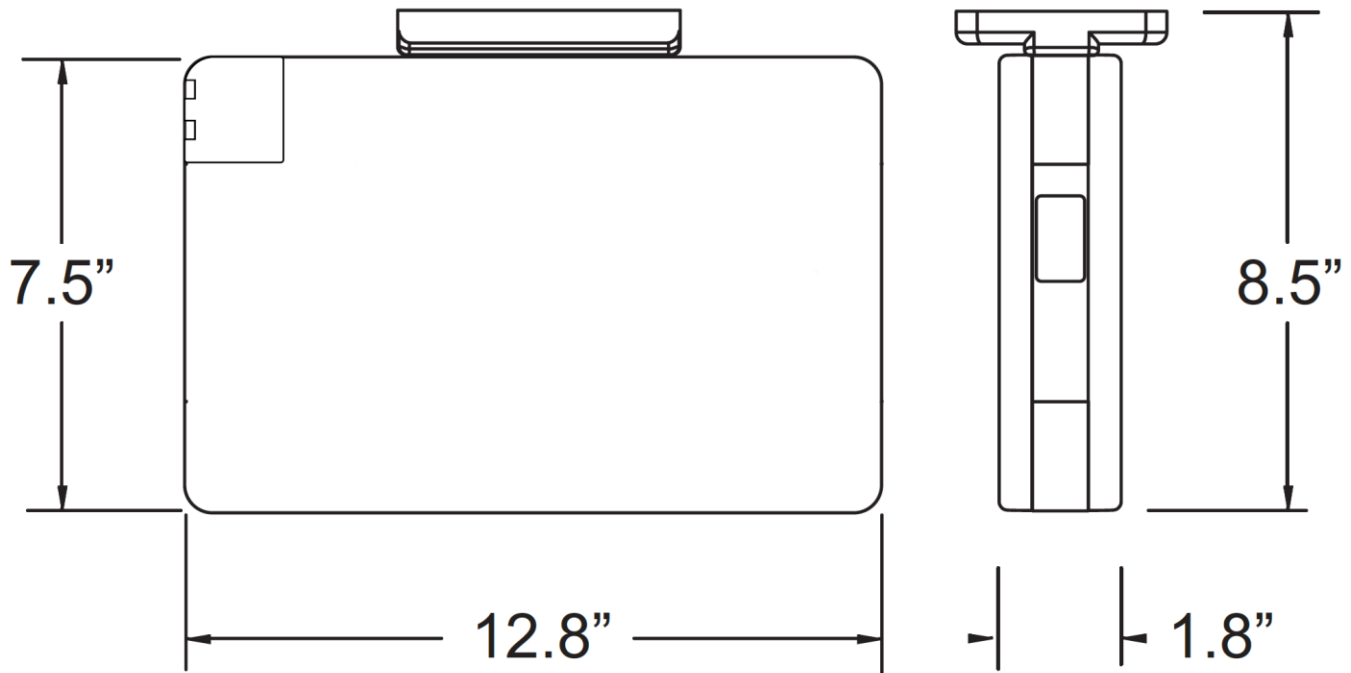

**ETP-SIGN/LR**  
**Single-Sided, LED Lighted**  
**“AREA OF REFUGE” Sign**

**Description**

**ETP-SIGN/LR** Single-Sided, LED Lighted “AREA OF REFUGE” Sign designates a location as an Area of Refuge and aids in locating a two-way emergency communication station. The sign features high-intensity red LEDs providing bright and uniform illumination.

**Specifications**

Dimensions:	12.8 x 8.5 x 1.8 in. (325 x 216 x 46 mm)
Weight:	6.2 lbs. (2.8 kg)
Construction:	Rugged, injection-molded UL 94 5VA flame-retardant, high-temperature thermoplastic housing
Power:	120/277VAC, 60 Hz
Mounting:	Ceiling, end, or wall mounted (mounting canopy included)
Warranty:	5-year limited warranty

**Dimensional Drawing**

All dimensions are in inches and are provided for reference only.