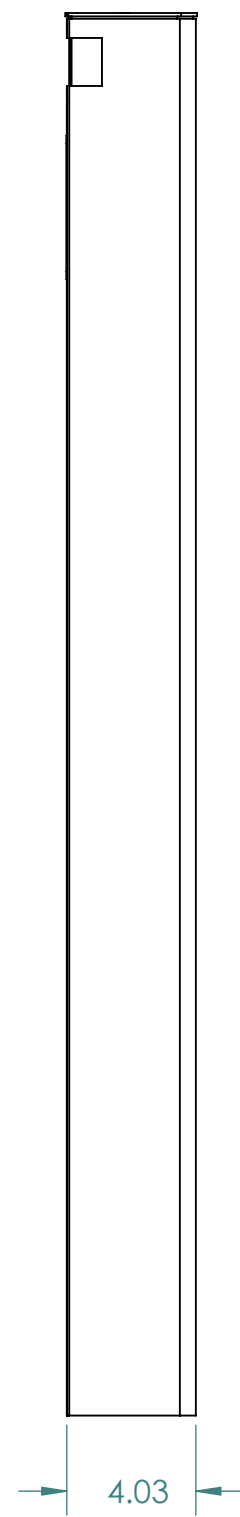

BLUE LED LIGHT BAND
MODE: STEADY ON
TURNS GREEN WHEN TRIGGERED

TOUCHLESS SENSOR SWITCH

FRONT VIEW

SIDE VIEW

REAR VIEW

ENCLOSURE FINISH:
BLACK

FOOT PRINT

ISOMETRIC VIEW

1.0	MARKETING RELEASE	05/28/2020	J MAHETALIA
REV.	DESCRIPTION	DATE	APPROVED
REVISIONS			
	NAME	DATE	
DRAWN	J MAHETALIA	05/28/2020	
CHECKED	K PATEL	05/28/2020	
ENG APPR.			
MFG APPR.			
Q.A.			
COMMENTS:			
 TALKAPHONE TALK-A-PHONE, LLC 7530 N. NATCHEZ AVE., NILES, IL 60714 WWW.TALKAPHONE.COM			
DWG. NO.			
SIZE	PART NO.	AC-PM-3NCS-TL	REV
C	DWG. TITLE:	AC-PM SERIES, PGA TOUR (PONTE VEDRA BEACH, FL)	1.0
SCALE: 1:6	WEIGHT:	SHEET 1 OF 1	