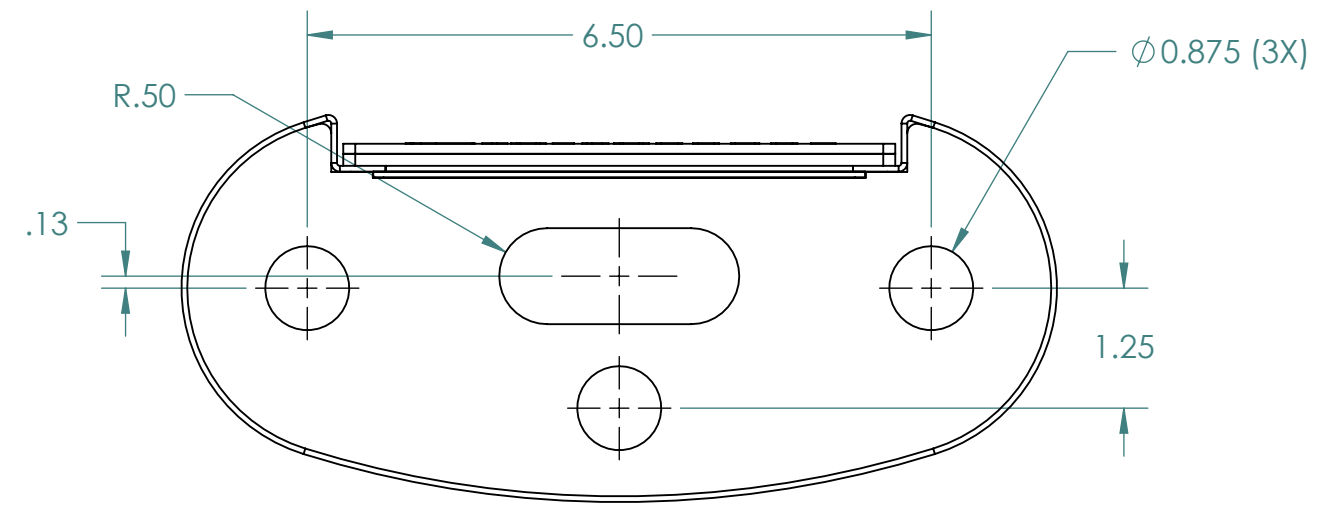

BLUE LED LIGHT BAND
MODE: STEADY ON
TURNS GREEN WHEN TRIGGERED

TOUCHLESS SENSOR SWITCH

FRONT VIEW

SIDE VIEW

REAR VIEW

ENCLOSURE FINISH:
BLACK

FOOT PRINT

ISOMETRIC VIEW

1.0	MARKETING RELEASE	05/28/2020	J MAHETALIA
REV.	DESCRIPTION	DATE	APPROVED
REVISIONS			
	NAME	DATE	
DRAWN	J MAHETALIA	05/28/2020	
CHECKED	K PATEL	05/28/2020	
ENG APPR.			
MFG APPR.			
Q.A.			
COMMENTS:			
 TALKAPHONE TALK-A-PHONE, LLC 7530 N. NATCHEZ AVE., NILES, IL 60714 WWW.TALKAPHONE.COM			
DWG. NO.			
SIZE	PART NO.	AC-PM-3NCS-TL	REV
C	DWG. TITLE:	AC-PM SERIES, PGA TOUR (PONTE VEDRA BEACH, FL)	1.0
SCALE: 1:6	WEIGHT:	SHEET 1 OF 1	