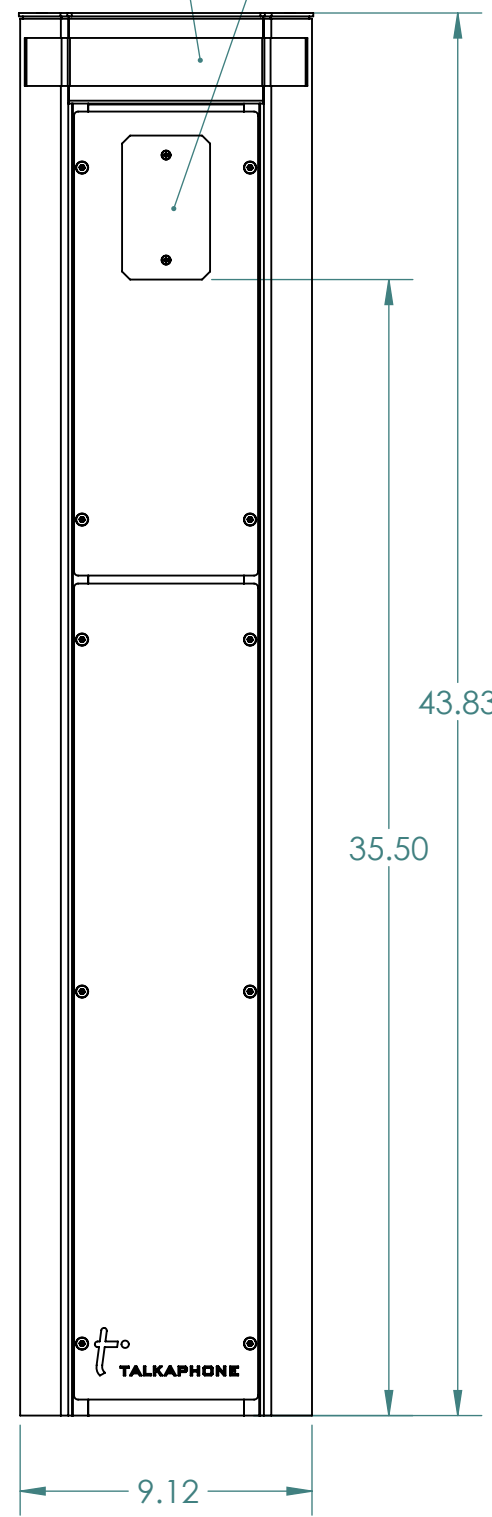

BLUE LED LIGHT BAND
MODE: STEADY ON
TURNS GREEN WHEN TRIGGERED

TOUCHLESS SENSOR SWITCH

FRONT VIEW

SIDE VIEW

REAR VIEW

ENCLOSURE FINISH:
BLACK

FOOT PRINT

ISOMETRIC VIEW

1.0	MARKETING RELEASE	05/28/2020	J MAHETALIA
REV.	DESCRIPTION	DATE	APPROVED
REVISIONS			
	NAME	DATE	
DRAWN	J MAHETALIA	05/28/2020	
CHECKED	K PATEL	05/28/2020	
ENG APPR.			
MFG APPR.			
Q.A.			
COMMENTS:			
 TALKAPHONE TALK-A-PHONE, LLC 7530 N. NATCHEZ AVE., NILES, IL 60714 WWW.TALKAPHONE.COM			
DWG. NO.			
SIZE	PART NO.	AC-PM-3NCS-TL	REV
C	DWG. TITLE:	AC-PM SERIES, PGA TOUR (PONTE VEDRA BEACH, FL)	1.0
SCALE: 1:6	WEIGHT:	SHEET 1 OF 1	