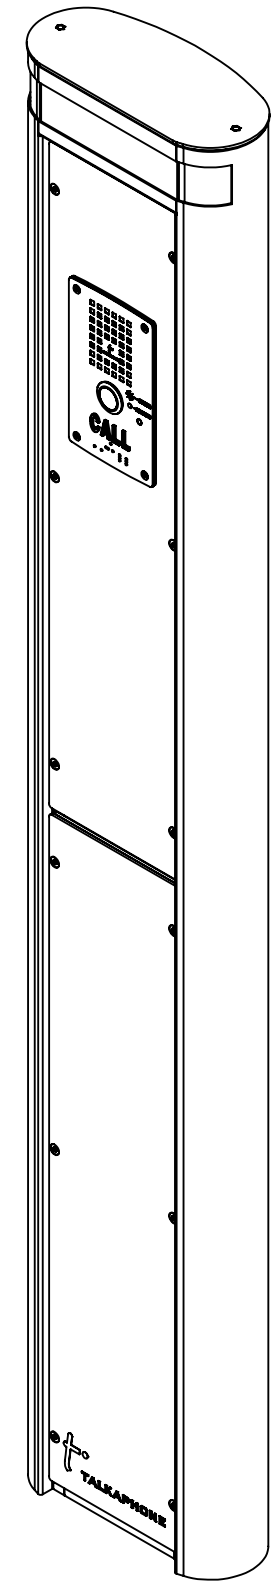

GENERAL NOTES:

BLUE LED LIGHT BAND
MODE: STEADY ON
TURNS GREEN WHEN TRIGGERED

CALL STATION MODEL:
VOIP-200C

ENCLOSURE FINISH:
BLACK

FOOT PRINT

FRONT VIEW

43.43

9.12

SIDE VIEW

54.83

4.03

REAR VIEW

ISOMETRIC VIEW

1.0	MARKETING RELEASE	06/21/2022	N TERECH
REV.	DESCRIPTION	DATE	APPROVED
REVISION TABLE			
	NAME	DATE	
DRAWN	N TERECH	06/21/2022	
CHECKED	K PATEL	06/21/2022	
ENG APPR.			
MFG APPR.			
Q.A.			
COMMENTS:			
TALKAPHONE TALK-A-PHONE, LLC 7530 N. NATCHEZ AVE., NILES, IL 60714 WWW.TALKAPHONE.COM			
SIZE	PART NO.	REV	
C	AC-PM-1C	1.0	
DWG. TITLE: AC-PM [SERIES]			
SCALE: 1:6	WEIGHT:	SHEET 1 OF 1	