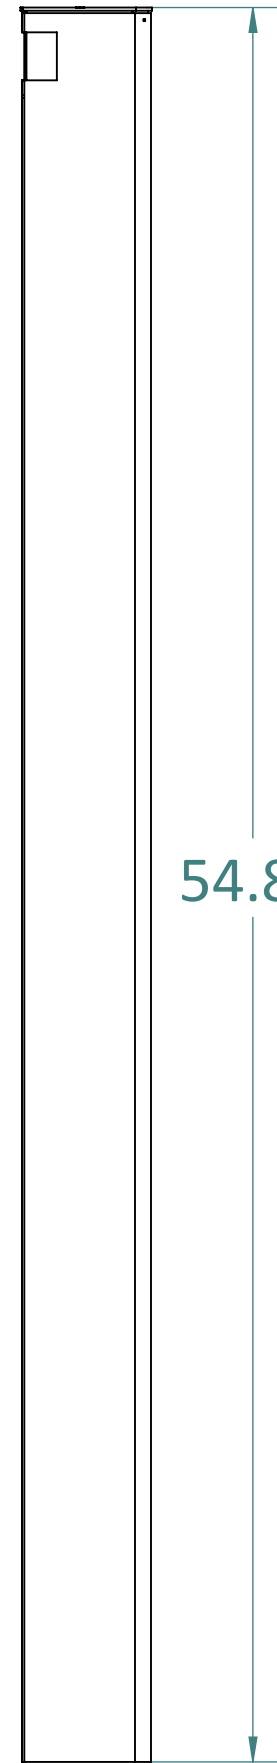

GENERAL NOTES:

BLUE LED LIGHT BAND
MODE: STEADY ON
TURNS GREEN WHEN TRIGGERED

CALL STATION MODEL:
VOIP-200C

ENCLOSURE FINISH:
BLACK

FOOT PRINT

FRONT VIEW

43.43

9.12

SIDE VIEW

54.83

4.03

REAR VIEW

ISOMETRIC VIEW

1.0	MARKETING RELEASE	06/21/2022	N TERECH
REV.	DESCRIPTION	DATE	APPROVED
REVISION TABLE			
	NAME	DATE	
DRAWN	N TERECH	06/21/2022	
CHECKED	K PATEL	06/21/2022	
ENG APPR.			
MFG APPR.			
Q.A.			
COMMENTS:			
TALKAPHONE TALK-A-PHONE, LLC 7530 N. NATCHEZ AVE., NILES, IL 60714 WWW.TALKAPHONE.COM			
SIZE	PART NO.	REV	
C	AC-PM-1C	1.0	
DWG. TITLE: AC-PM [SERIES]			
SCALE: 1:6	WEIGHT:	SHEET 1 OF 1	

FINISH
PROPRIETARY AND CONFIDENTIAL
THE INFORMATION CONTAINED IN THIS
DRAWING IS THE SOLE PROPERTY OF
TALK-A-PHONE, LLC. ANY
REPRODUCTION IN PART OR AS A WHOLE
WITHOUT THE WRITTEN PERMISSION OF
TALK-A-PHONE, LLC IS PROHIBITED.