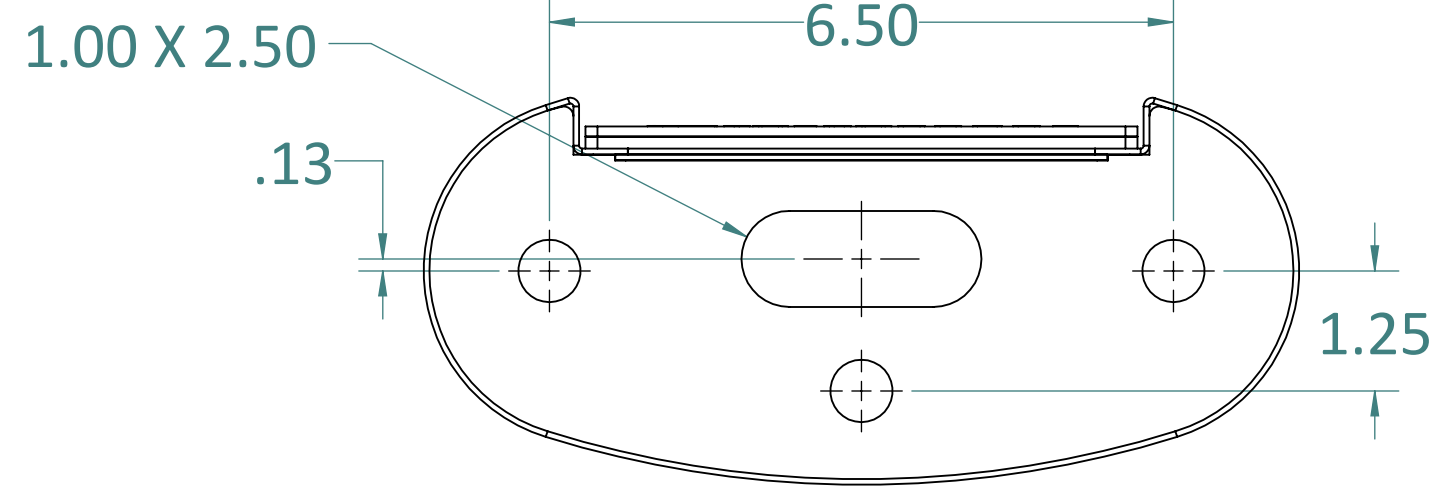

GENERAL NOTES:

BLUE LED LIGHT BAND
MODE: STEADY ON
TURNS GREEN WHEN TRIGGERED

CALL STATION MODEL:
VOIP-200C

ENCLOSURE FINISH:
BLACK

FOOT PRINT

FRONT VIEW

43.43

9.12

SIDE VIEW

54.83

4.03

REAR VIEW

ISOMETRIC VIEW

1.0	MARKETING RELEASE	06/21/2022	N TERECH
REV.	DESCRIPTION	DATE	APPROVED
REVISION TABLE			
	NAME	DATE	
DRAWN	N TERECH	06/21/2022	
CHECKED	K PATEL	06/21/2022	
ENG APPR.			
MFG APPR.			
Q.A.			
COMMENTS:			
TALKAPHONE TALK-A-PHONE, LLC 7530 N. NATCHEZ AVE., NILES, IL 60714 WWW.TALKAPHONE.COM			
SIZE	PART NO.	REV	
C	AC-PM-1C	1.0	
DWG. TITLE: AC-PM [SERIES]			
SCALE: 1:6	WEIGHT:	SHEET 1 OF 1	