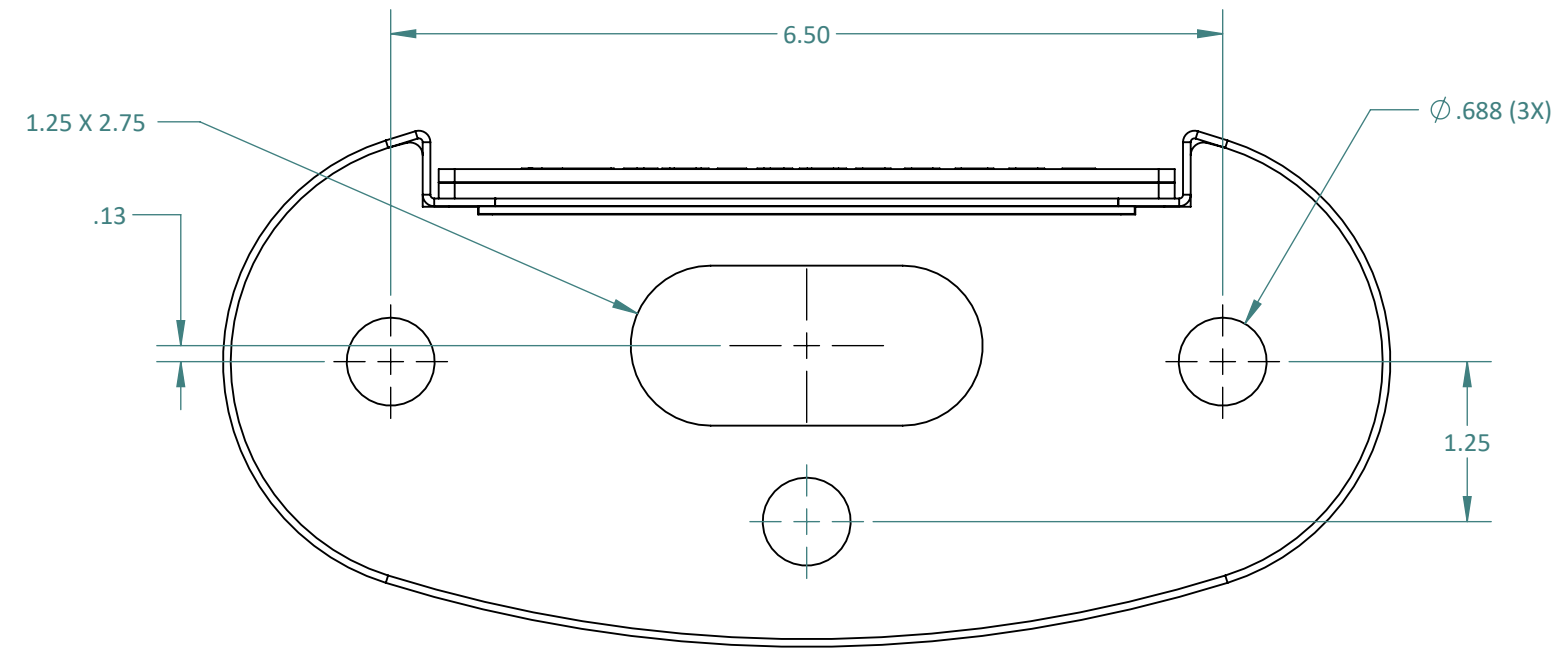

GENERAL NOTES:

BLUE LED LIGHT BAND
MODE: STEADY ON
FLASHES WHEN TRIGGERED

LED PANEL LIGHT

CALL STATION
MODEL NO.:
VOIP-220C3AX

ENCLOSURE FINISH: BLACK

REV.	DATE	DESCRIPTION	APPROVED
1.0	03/12/2018	MARKETING RELEASE	K PATEL

REVISION TABLE			
REV.	DATE	NAME	DATE
		K PATEL	6/14/2023

DO NOT SCALE DRAWING PROPRIETARY AND CONFIDENTIAL THE INFORMATION CONTAINED IN THIS DRAWING IS THE SOLE PROPERTY OF TALK-A-PHONE, LLC. ANY REPRODUCTION IN PART OR AS A WHOLE WITHOUT THE WRITTEN PERMISSION OF TALK-A-PHONE, LLC IS PROHIBITED.		INTERPRET GEOMETRIC TOLERANCING PER: ASME Y14.5-2009	TALKAPHONE TALK-A-PHONE, LLC 7530 N. NATCHEZ AVE., NILES, IL 60714 WWW.TALKAPHONE.COM
DESCRIPTION AC-MT SERIES MOUNT		SIZE PART NO. C AC-MT-1C3AX	REV 1.0
MODEL FILE NAME: PEDESTAL_ACCESS_SERIES_ASSY		SCALE: 1:12 WEIGHT:	SHEET 1 OF 2