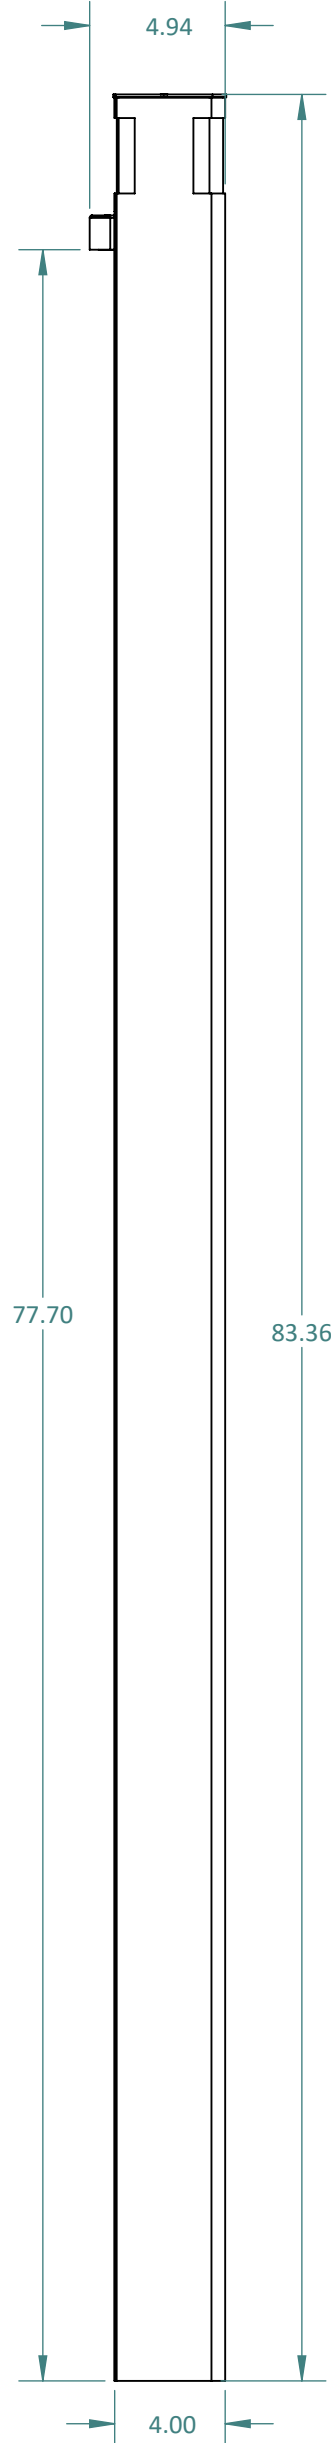

GENERAL NOTES:

BLUE LED LIGHT BAND
MODE: STEADY ON
FLASHES WHEN TRIGGERED

LED PANEL LIGHT

CALL STATION
MODEL NO.:
VOIP-220C3AX

ENCLOSURE FINISH: BLACK

REV.	DATE	DESCRIPTION	APPROVED
1.0	03/12/2018	MARKETING RELEASE	K PATEL

REVISION TABLE			
REV.	DATE	NAME	DATE
		K PATEL	6/14/2023

DO NOT SCALE DRAWING PROPRIETARY AND CONFIDENTIAL THE INFORMATION CONTAINED IN THIS DRAWING IS THE SOLE PROPERTY OF TALK-A-PHONE, LLC. ANY REPRODUCTION IN PART OR AS A WHOLE WITHOUT THE WRITTEN PERMISSION OF TALK-A-PHONE, LLC IS PROHIBITED.		INTERPRET GEOMETRIC TOLERANCING PER: ASME Y14.5-2009	TALKAPHONE TALK-A-PHONE, LLC 7530 N. NATCHEZ AVE., NILES, IL 60714 WWW.TALKAPHONE.COM
DESCRIPTION AC-MT SERIES MOUNT		SIZE PART NO. C AC-MT-1C3AX	REV 1.0
MODEL FILE NAME: PEDESTAL_ACCESS_SERIES_ASSY		SCALE: 1:12 WEIGHT:	SHEET 1 OF 2

SECTION A-A
SCALE 1 : 6

2.76
MAX
PANEL
DEPTH

SECTION B-B
SCALE 1 : 6

POWER SUPPLY
MEANWELL HLG-60H-24A
120VAC TO 24VDC
[OPTIONAL, IF REQUIRED]

POWER CONVERSION MODULE
24VAC/VDC TO 12VDC, 1A
[OPTIONAL, IF REQUIRED]

UNLESS OTHERWISE SPECIFIED:		NAME	DATE
DIMENSIONS ARE IN INCHES		DRAWN	K PATEL 6/14/2023
TOLERANCES:		CHECKED	
DRILL HOLE -0.00 / +0.003		ENG APPR.	
ANGULAR: MACH ± 1° BEND ± 1°		MFG APPR.	
TWO PLACE DECIMAL ±0.01			
THREE PLACE DECIMAL ±0.005			
INTERPRET GEOMETRIC TOLERANCING PER: ASME Y14.5-2009		Q.A.	
MATERIAL:			
FINISH:			
MODEL FILE NAME:			
MNTG_PANEL			