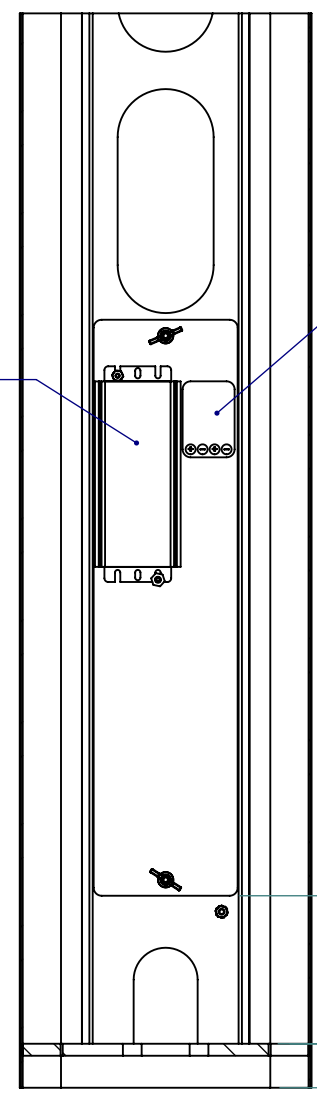

SECTION B-B
SCALE 1 : 6

POWER SUPPLY
MEANWELL HLG-60H-24A
120VAC TO 24VDC
[OPTIONAL, IF REQUIRED]

POWER CONVERSION MODULE
24VAC/VDC TO 12VDC, 1A
[OPTIONAL, IF REQUIRED]

4.63
1.38