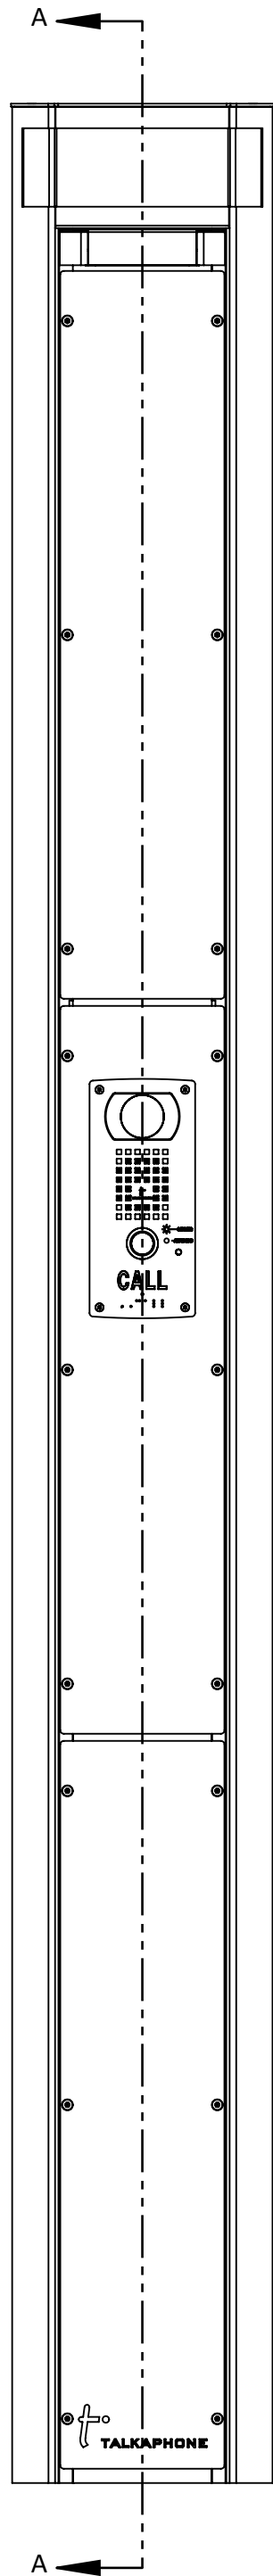

SECTION A-A
SCALE 1 : 6

2.76
MAX
PANEL
DEPTH