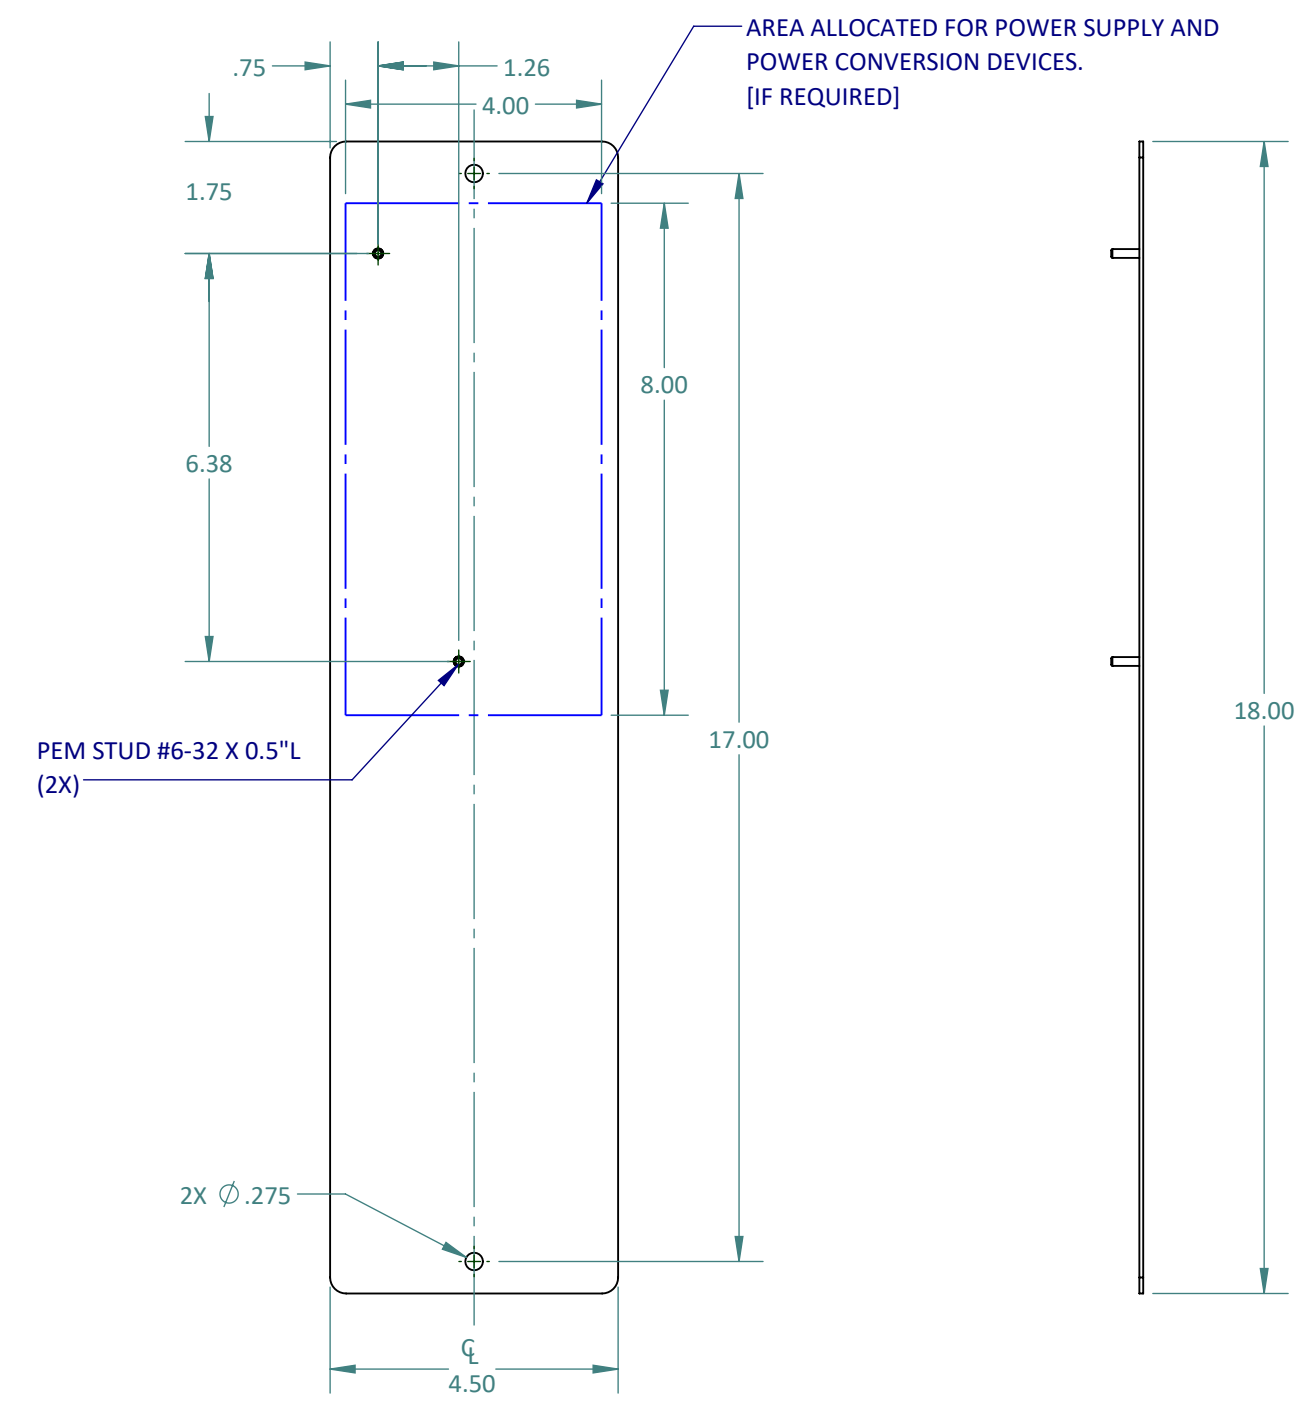

2.76
MAX
PANEL
DEPTH

POWER SUPPLY
MEANWELL HLG-60H-24A
120VAC TO 24VDC
[OPTIONAL, IF REQUIRED]

POWER CONVERSION MODULE
24VAC/VDC TO 12VDC, 1A
[OPTIONAL, IF REQUIRED]

4.63
1.38

PANEL AREA

UNLESS OTHERWISE SPECIFIED:		NAME	DATE
DIMENSIONS ARE IN INCHES		DRAWN	K PATEL 6/14/2023
TOLERANCES:		CHECKED	
DRILL HOLE -0.00 / +0.003		ENG APPR.	
ANGULAR: MACH ± 1° BEND ± 1°		MFG APPR.	
TWO PLACE DECIMAL ±0.01			
THREE PLACE DECIMAL ±0.005			
INTERPRET GEOMETRIC TOLERANCING PER: ASME Y14.5-2009		Q.A.	
MATERIAL:			
FINISH:			
MODEL FILE NAME:			
MNTG_PANEL			

TALKAPHONE TALK-A-PHONE, LLC 7530 N. NATCHEZ AVE., NILES, IL 60714 WWW.TALKAPHONE.COM	
DESCRIPTION AC-MT SERIES MOUNT	
SIZE	PART NO.
C	AC-MT-1C3AX
SCALE: 1:12	WEIGHT:
REV	1.0
SHEET 2 OF 2