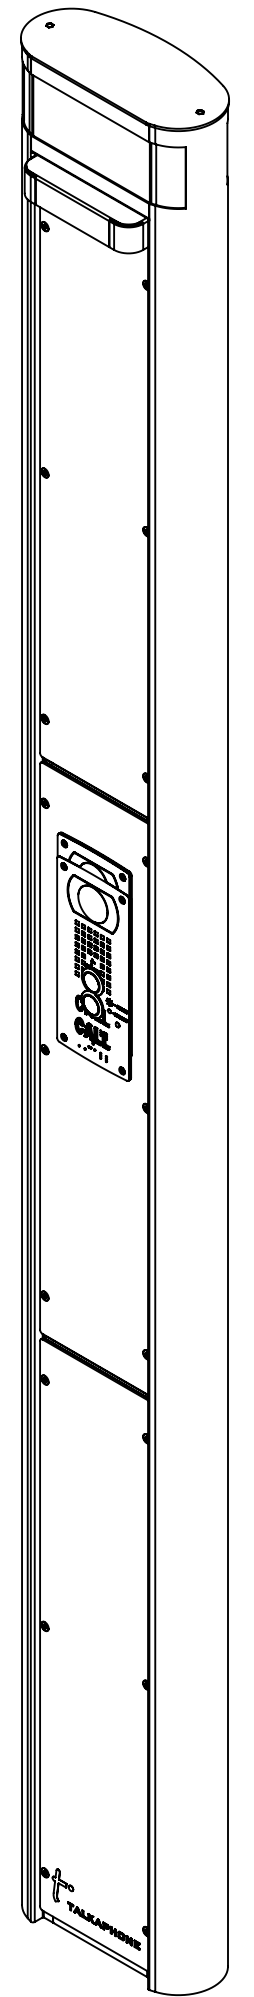

GENERAL NOTES:

BLUE LED LIGHT BAND
MODE: STEADY ON
FLASHES WHEN TRIGGERED

LED PANEL LIGHT

CALL STATION
MODEL NO.:
VOIP-220C3AX

ENCLOSURE FINISH: BLACK

REV.	DATE	DESCRIPTION	APPROVED
1.0	03/12/2018	MARKETING RELEASE	K PATEL

REVISION TABLE			
REV.	DATE	NAME	DATE
		K PATEL	6/14/2023

DO NOT SCALE DRAWING PROPRIETARY AND CONFIDENTIAL THE INFORMATION CONTAINED IN THIS DRAWING IS THE SOLE PROPERTY OF TALK-A-PHONE, LLC. ANY REPRODUCTION IN PART OR AS A WHOLE WITHOUT THE WRITTEN PERMISSION OF TALK-A-PHONE, LLC IS PROHIBITED.		INTERPRET GEOMETRIC TOLERANCING PER: ASME Y14.5-2009	TALKAPHONE TALK-A-PHONE, LLC 7530 N. NATCHEZ AVE., NILES, IL 60714 WWW.TALKAPHONE.COM
DESCRIPTION AC-MT SERIES MOUNT		SIZE PART NO. C AC-MT-1C3AX	REV 1.0
MODEL FILE NAME: PEDESTAL_ACCESS_SERIES_ASSY		SCALE: 1:12 WEIGHT:	SHEET 1 OF 2

SECTION A-A
SCALE 1 : 6

2.76
MAX
PANEL
DEPTH

SECTION B-B
SCALE 1 : 6

POWER SUPPLY
MEANWELL HLG-60H-24A
120VAC TO 24VDC
[OPTIONAL, IF REQUIRED]

POWER CONVERSION MODULE
24VAC/VDC TO 12VDC, 1A
[OPTIONAL, IF REQUIRED]

UNLESS OTHERWISE SPECIFIED:		NAME	DATE
DIMENSIONS ARE IN INCHES		DRAWN	K PATEL 6/14/2023
TOLERANCES:		CHECKED	
DRILL HOLE -0.00 / +0.003		ENG APPR.	
ANGULAR: MACH ± 1° BEND ± 1°		MFG APPR.	
TWO PLACE DECIMAL ±0.01			
THREE PLACE DECIMAL ±0.005			
INTERPRET GEOMETRIC TOLERANCING PER: ASME Y14.5-2009		Q.A.	
MATERIAL:			
FINISH:			
MODEL FILE NAME:			
MNTG_PANEL			