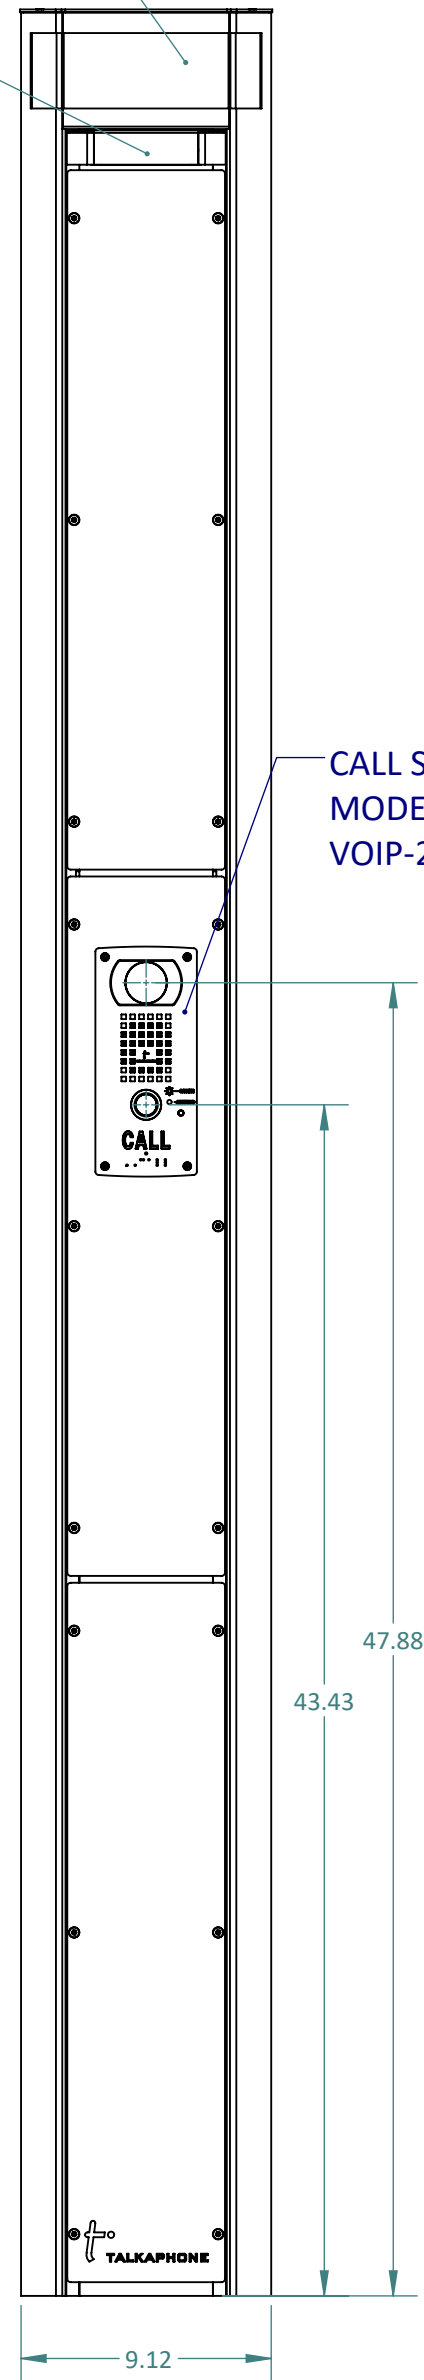

GENERAL NOTES:

BLUE LED LIGHT BAND
MODE: STEADY ON
FLASHES WHEN TRIGGERED

LED PANEL LIGHT

CALL STATION
MODEL NO.:
VOIP-220C3AX

ENCLOSURE FINISH: BLACK

REV.	DATE	DESCRIPTION	APPROVED
1.0	03/12/2018	MARKETING RELEASE	K PATEL

REVISION TABLE			
REV.	DATE	NAME	DATE
		K PATEL	6/14/2023

DO NOT SCALE DRAWING PROPRIETARY AND CONFIDENTIAL THE INFORMATION CONTAINED IN THIS DRAWING IS THE SOLE PROPERTY OF TALK-A-PHONE, LLC. ANY REPRODUCTION IN PART OR AS A WHOLE WITHOUT THE WRITTEN PERMISSION OF TALK-A-PHONE, LLC IS PROHIBITED.		INTERPRET GEOMETRIC TOLERANCING PER: ASME Y14.5-2009	TALKAPHONE TALK-A-PHONE, LLC 7530 N. NATCHEZ AVE., NILES, IL 60714 WWW.TALKAPHONE.COM
DESCRIPTION AC-MT SERIES MOUNT		SIZE PART NO. C AC-MT-1C3AX	REV 1.0
MODEL FILE NAME: PEDESTAL_ACCESS_SERIES_ASSY		SCALE: 1:12 WEIGHT:	SHEET 1 OF 2

SECTION A-A
SCALE 1 : 6

2.76
MAX
PANEL
DEPTH

SECTION B-B
SCALE 1 : 6

POWER SUPPLY
MEANWELL HLG-60H-24A
120VAC TO 24VDC
[OPTIONAL, IF REQUIRED]

POWER CONVERSION MODULE
24VAC/VDC TO 12VDC, 1A
[OPTIONAL, IF REQUIRED]

UNLESS OTHERWISE SPECIFIED:		NAME	DATE
DIMENSIONS ARE IN INCHES		DRAWN	K PATEL 6/14/2023
TOLERANCES:		CHECKED	
DRILL HOLE -0.00 / +0.003		ENG APPR.	
ANGULAR: MACH ± 1° BEND ± 1°		MFG APPR.	
TWO PLACE DECIMAL ±0.01			
THREE PLACE DECIMAL ±0.005			
INTERPRET GEOMETRIC TOLERANCING PER: ASME Y14.5-2009		Q.A.	
MATERIAL:			
FINISH:			
MODEL FILE NAME:			
MNTG_PANEL			